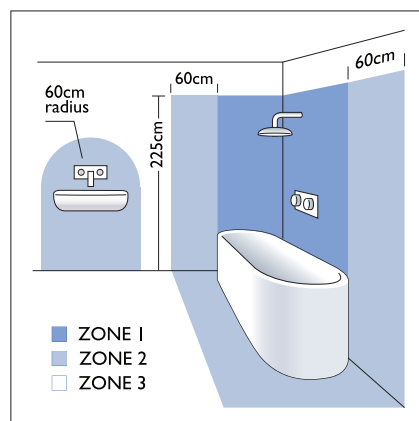

749I Sparta I200

astro

14.4w LED		incl.
350mA Driver		incl.
3000K*	950 lm*	CRI 80*

Zone	2	3
------	----------	----------

Astro Lighting Ltd.
G2 River Way, Harlow
CM20 2DP, Great Britain

T: +44 (0) 1279 427001
F: +44 (0) 1279 427002
sales@astrolighting.co.uk
www.astrolighting.co.uk