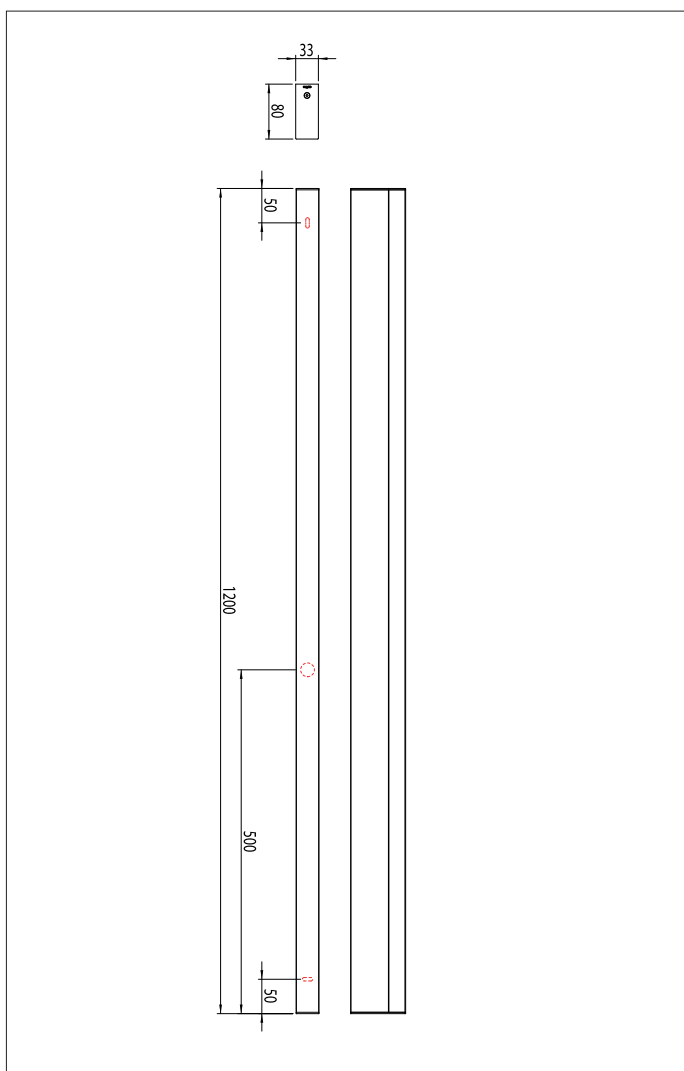

749I Sparta I200

astro

14.4w LED		incl.
350mA Driver		incl.
3000K*	950 lm*	CRI 80*

Zone	2	3
------	----------	----------

Astro Lighting Ltd.
G2 River Way, Harlow
CM20 2DP, Great Britain

T: +44 (0) 1279 427001
F: +44 (0) 1279 427002
sales@astrolighting.co.uk
www.astrolighting.co.uk