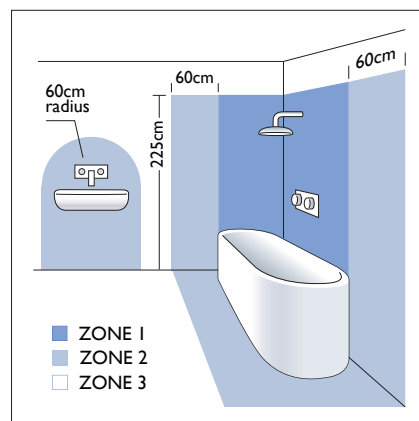

1 x 3w LED		incl.
------------	--	-------

3000K	Luxeon LED
-------	------------

700mA constant current Driver		excl.
-------------------------------	--	-------

Zone	3
------	----------

Astro Lighting Ltd.
G2 River Way, Harlow
CM20 2DP, Great Britain