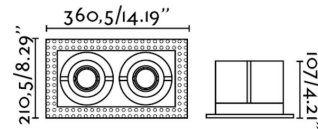

GINGKO-2 Black downlight without frame

Ref. 03040202

Ceiling recessed lamp without frame made in steel, finished in black. The light source is 2 x QR-111 G53 max 100W, not included. Transformer not included too. This adjustable recessed lamp is perfect for lighting different rooms of the house, like the living room.

Specifications

| | |
|------------------------------|--------------------|
| Bulb: | 2L QR-111 G53 100W |
| Bulb included: | No |
| Transformer: | Transformer |
| Transformer included: | No |
| IP: | 23 |
| Class: | III |
| Material: | Steel |
| Length: | 360 mm |
| Net Width: | 104 mm |
| Height: | 210 mm |
| Net Weight: | 1.20 kg |
| Volume: | 0.00781 m3 |