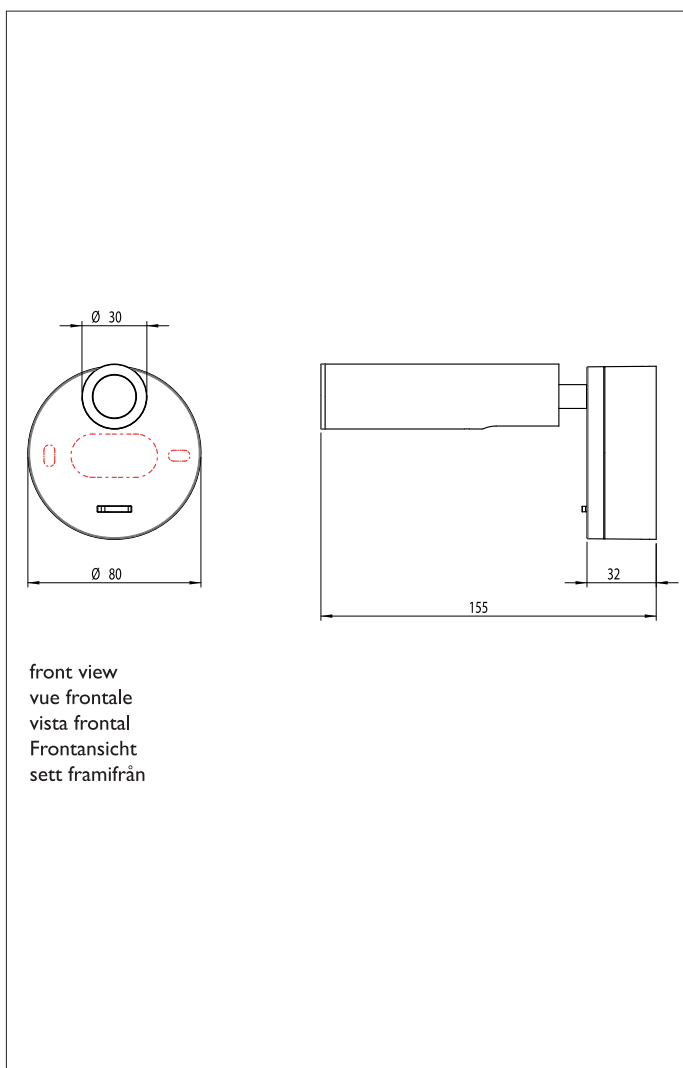

7499 Enna Surface

astro

1x3w LED		incl.
700mA Driver		incl.
27000K*	95 lm*	CRI 80*

Astro Lighting Ltd.
G2 River Way, Harlow
CM20 2DP, Great Britain

T: +44 (0) 1279 427001
F: +44 (0) 1279 427002
sales@astrolighting.co.uk
www.astrolighting.co.uk